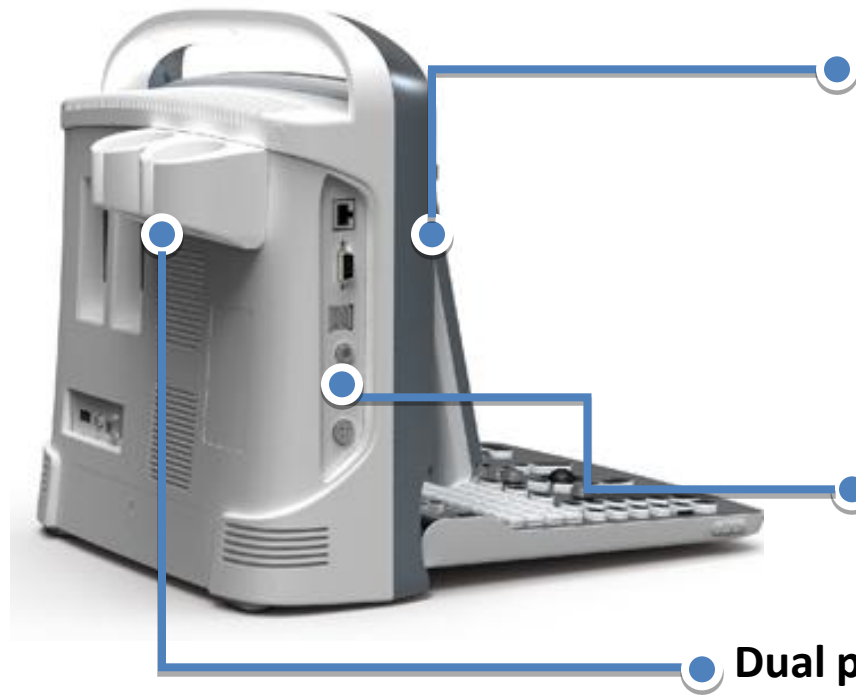

● **12 inch LED monitor**

- Bright image even scan outdoor;
- Low energy consuming;
- Longer life than LCD;

● **Elegant keyboard design**

Ultra-compact
Ultra-light
Easy to carry

Monitor is rotatable:
0 ~ 30°: tilt to different viewing angle

Various output ports:
DICOM, VIDEO

Dual probe holder

One solution with cart (TR9000)

All-in-One

- Fashional design
- Powerful Function
- Unit can be fixed on the table through the screw
(fasten the unit & theft-proof)

Excellent Performance

- Multi-beam Former
- Space Compound Imaging
- SRA(speckle reduction technology)
- i-Image
- THI
- Chroma

Intelligent Workflow

- Intelligent control panel design
- **Full screen Display**
- EasyView™
- Several one key function
- Full range calculation package
- User defined preset

Intelligent Control Panel Design

- Independent areas for specific functions.
- Backlit keyboard can indicate active keys clearly.

Full Screen Display

One key to enlarge the image to full screen , easy to view from distance.