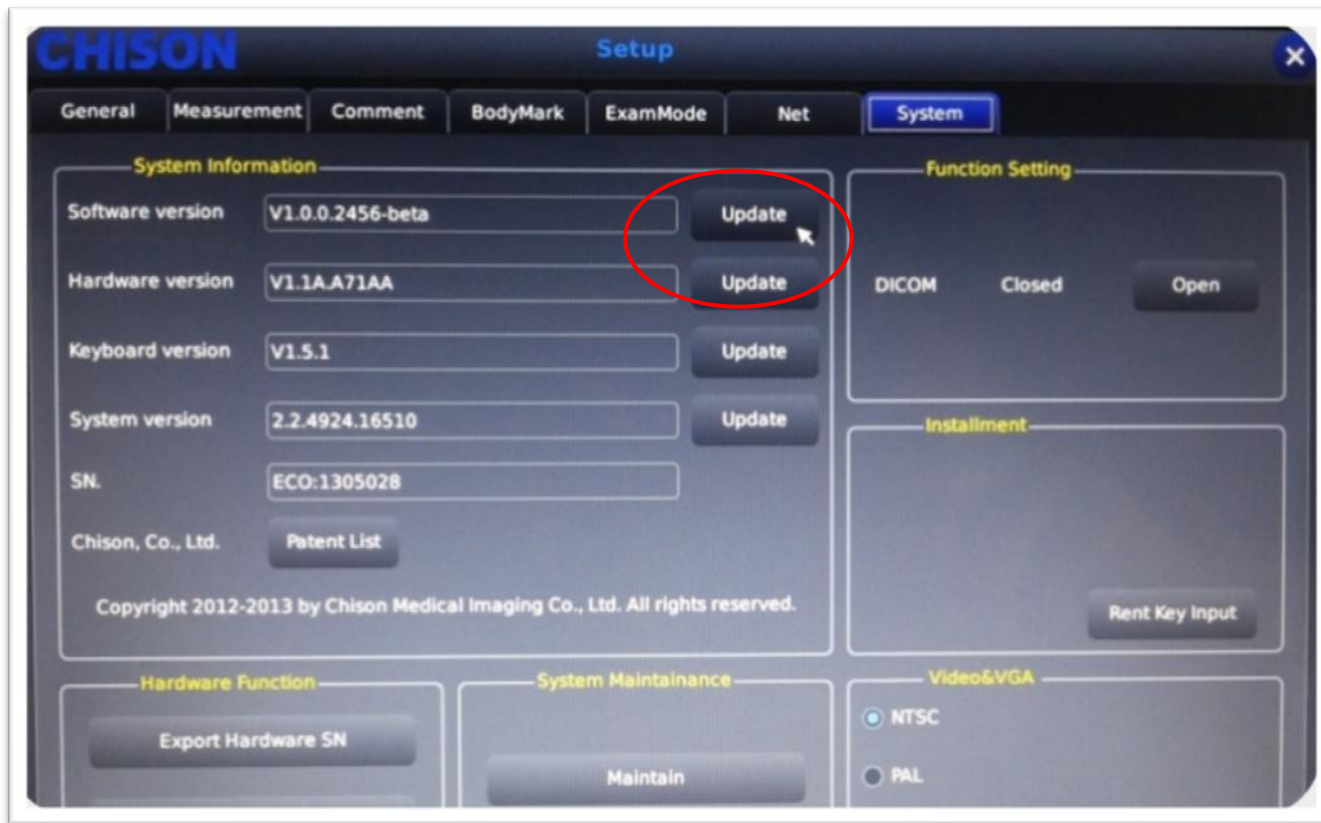

Intelligent Control Panel Design

- Independent areas for specific functions.
- Backlit keyboard can indicate active keys clearly.

Full Screen Display

One key to enlarge the image to full screen , easy to view from distance.

EasyView™

Language Support

- Chinese
- English
- German
- Spanish
- Russian
- Turkish
- French
- Czech
- **Italian (Newly added)**

Change the language without
restarting

One key upgrade—easy to maintain

Complete solution for accessories